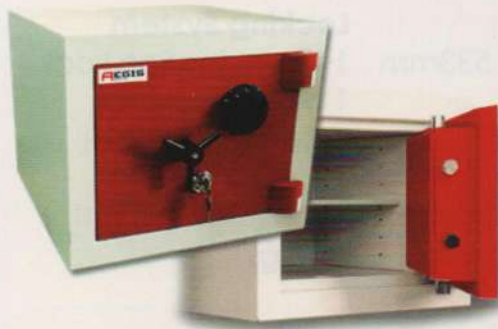

40 YEARS TAYLORMADE SAFE EXPERIENCES

AEGEUS
SAFEBOX MANUFACTURER

HOME SAFE SERIES AEGIS

AEGIS S1

External Dimension

H 393mm x W 508mm x D 533mm
(15.5" x 20" x 21")

Internal Dimension

H 255mm x W 368mm x D 381mm
(10" x 14.5" x 15")

Locking System

1 Combination Lock
1 Cylinder keylock

Safety Box Weight

165kgs

AEGIS S2

External Dimension

H 508mm x W 457mm x D 533mm
(20" x 18" x 21")

Internal Dimension

H 368mm x W 317mm x D 393mm
(14.5" x 12.5" x 15.5")

Locking

1 Combination Lock
1 Cylinder Keylock

Safety Box Weight

180kgs

AEGIS S3

External Dimension

H 596mm x W 508mm x D 533mm
(23.5" x 20" x 21")