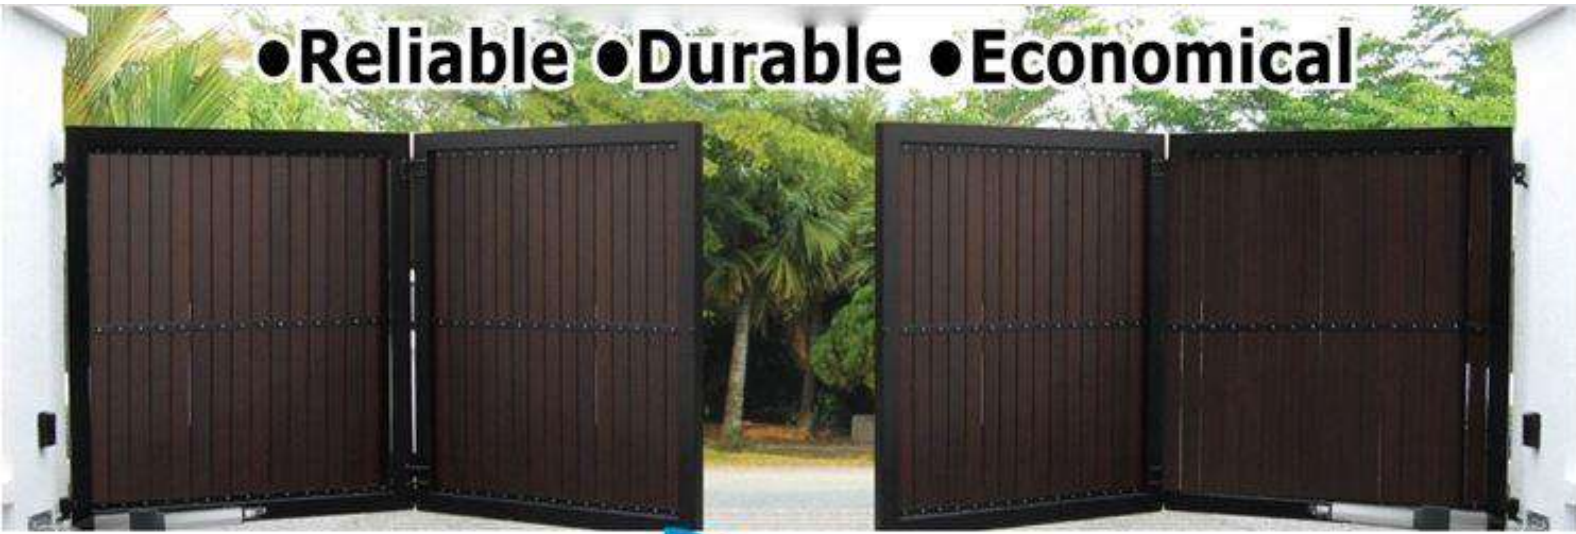

●Reliable ●Durable ●Economical

1 APP For All Kinds of Controllers

1 Switch For Various Autogate Systems