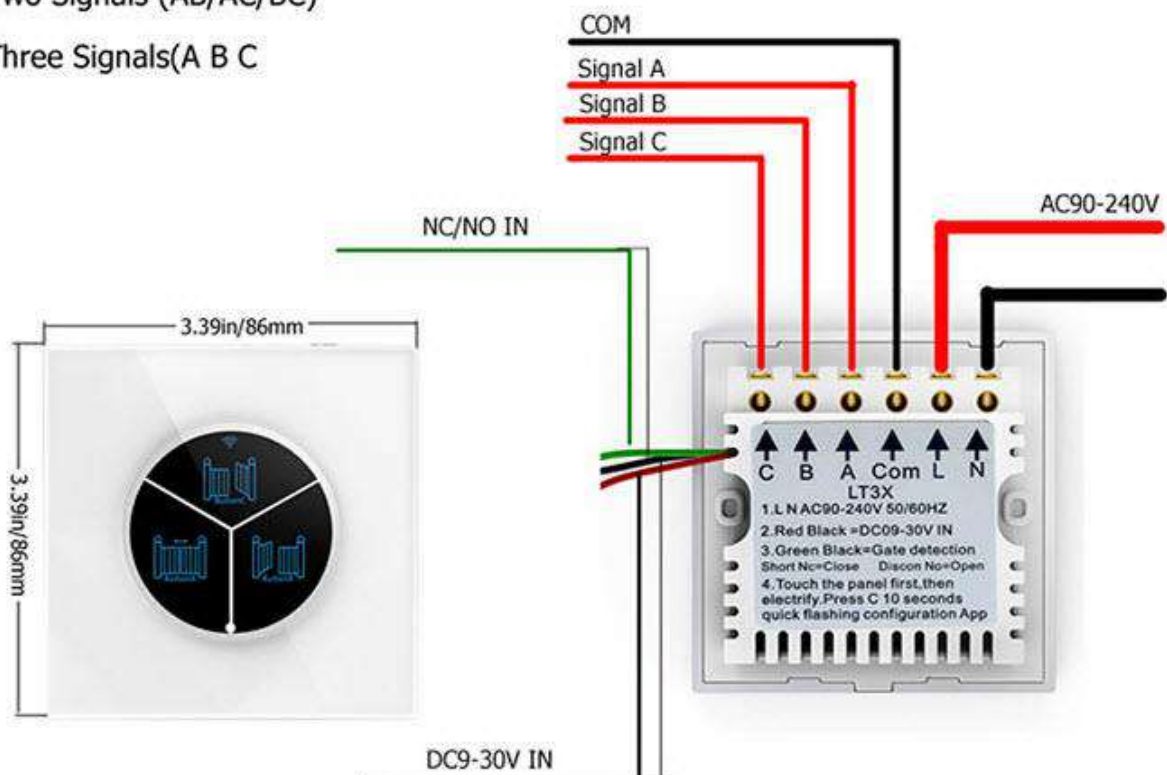

① Connect A and Com in parallel to opener wall button (A to positive, Com to negative)

Note: 9-30V DC power is also available, connect the red and black wires to DC power supply (red wire to positive, black wire to negative).

CELMER-AC-SLIDING-SET

SWING-ARM-3

Product Details

Letting
you

Replacement For

Don't need Remote Controller / Key Switch / Code Switch... any more

More Details

1. One Singal (A/B/C)
2. Two Signals (AB/AC/BC)
3. Three Signals(A B C