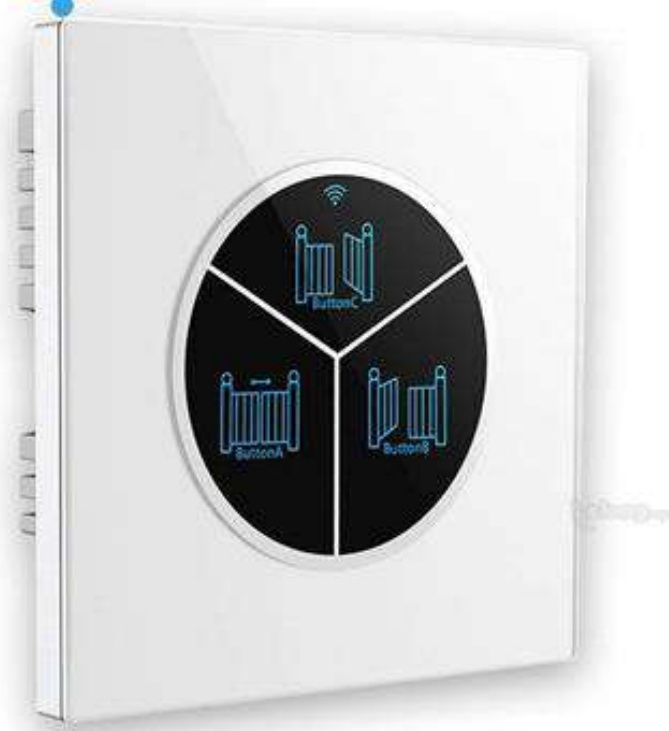

Smart WIFI Autogate System

DC 9-30V / AC 100-240V can control all kinds of Automatic door ,
and replace all kind of Remote Control .

Replacement of all door opener remote, and all your existing traditional remotes, wall switch(es) and accessories will continue to work just as they did before.

●Reliable ●Durable ●Economical

1 APP For All Kinds of Controllers

1 Switch For Various Autogate Systems

WiFi Autogate Opener Remote Switch

From Anywhere in the world

Sending a signal to your gate opener wirelessly

① Connect A and Com in parallel to opener wall button (A to positive, Com to negative)

Note: 9-30V DC power is also available, connect the red and black wires to DC power supply (red wire to positive, black wire to negative).

CELMER-AC-SLIDING-SET

SWING-ARM-3

Product Details

Letting
you

Replacement For

Don't need Remote Controller / Key Switch / Code Switch... any more

More Details

1. One Singal (A/B/C)
2. Two Signals (AB/AC/BC)
3. Three Signals(A B C