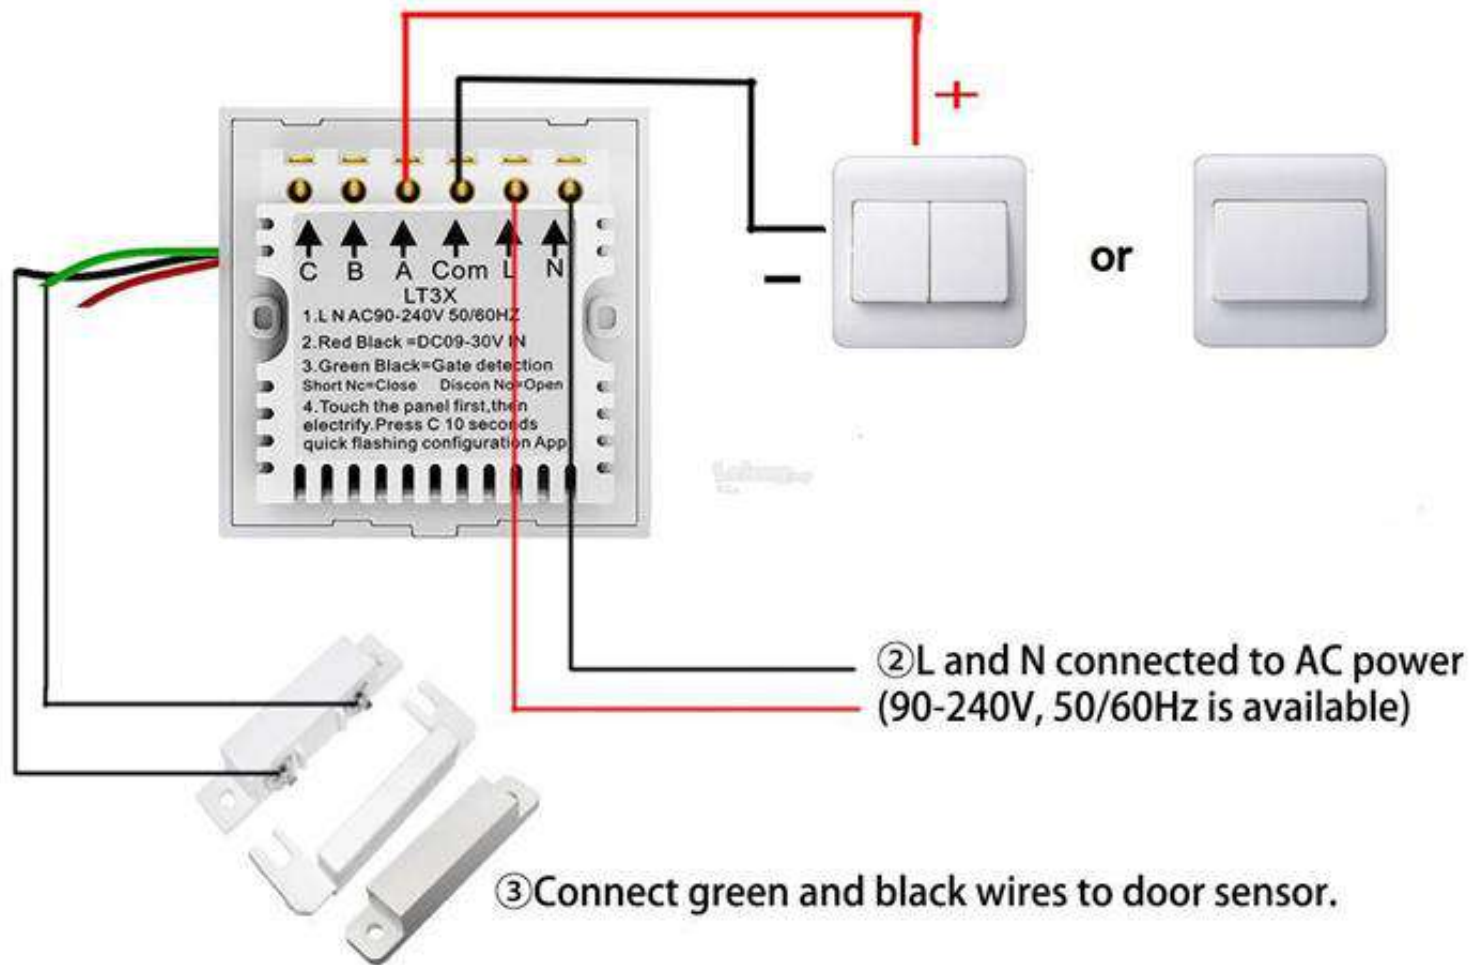

Smart WIFI Autogate System

DC 9-30V / AC 100-240V can control all kinds of Automatic door ,
and replace all kind of Remote Control .

Replacement of all door opener remote, and all your existing traditional remotes, wall switch(es) and accessories will continue to work just as they did before.

① Connect A and Com in parallel to opener wall button (A to positive, Com to negative)

Note: 9-30V DC power is also available, connect the red and black wires to DC power supply (red wire to positive, black wire to negative).

CELMER-AC-SLIDING-SET

SWING-ARM-3

Product Details

Letting
you

Replacement For

Don't need Remote Controller / Key Switch / Code Switch... any more

More Details

1. One Singal (A/B/C)
2. Two Signals (AB/AC/BC)
3. Three Signals(A B C