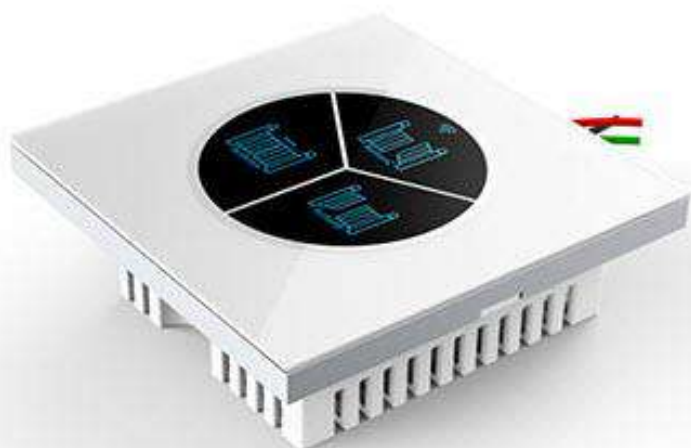

Smart WIFI Autogate System

DC 9-30V / AC 100-240V can control all kinds of Automatic door ,
and replace all kind of Remote Control .

Replacement of all door opener remote, and all your existing traditional remotes, wall switch(es) and accessories will continue to work just as they did before.

① Connect A and Com in parallel to opener wall button (A to positive, Com to negative)

Note: 9-30V DC power is also available, connect the red and black wires to DC power supply (red wire to positive, black wire to negative).

1-TO-3-PROTON-1108-B-SMALL-TYPE-

1-TO-3-PROTON-1108-B-

1-TO-3-LH-D

1-TO-3-LB-D

1-TO-3-PROTON-1108-D

BRENORIAL-SWING-MOTOR-SET

BRENORIAL-328-WALL-GATE-SET

GT-DC-24V-SLIDING-SET

CELMER-AC-SLIDING-SET

SWING-ARM-3

Product Details

Letting
you

Replacement For

Don't need Remote Controller / Key Switch / Code Switch... any more

More Details

1. One Singal (A/B/C)
2. Two Signals (AB/AC/BC)
3. Three Signals(A B C