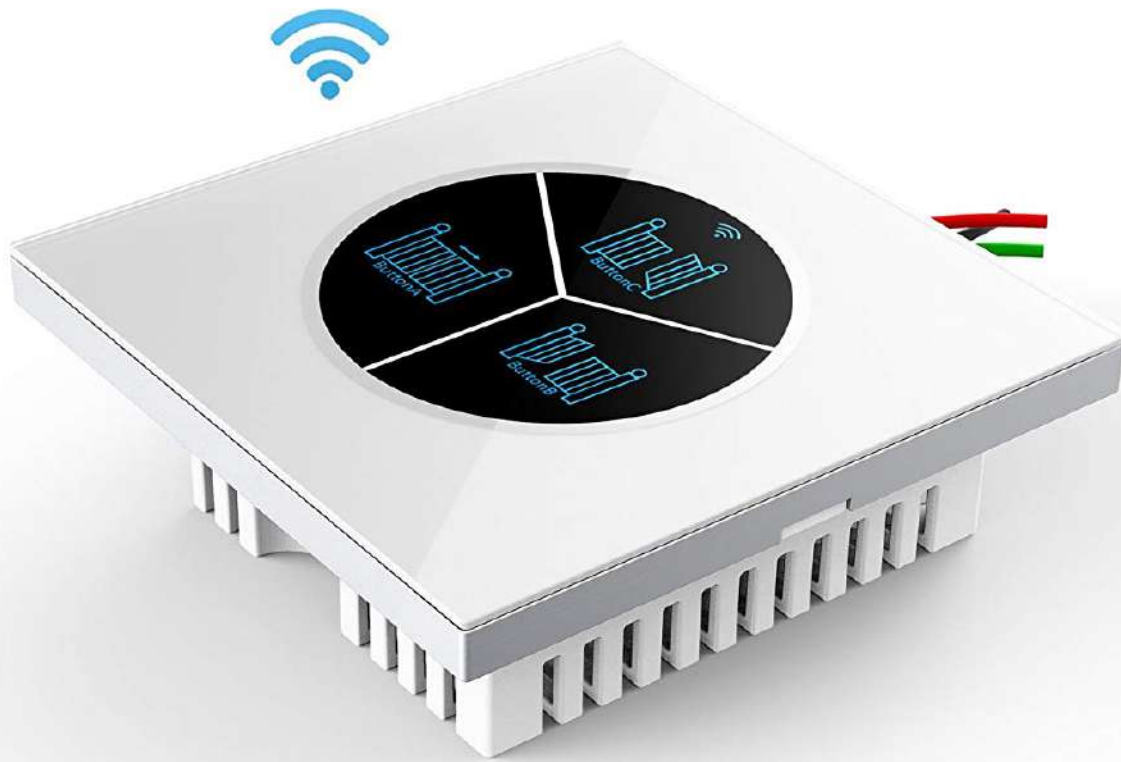

Smart WIFI Autogate System

DC 9-30V / AC 100-240V can control all kinds of Automatic door ,
and replace all kind of Remote Control .

Replacement of all door opener remote, and all your existing traditional remotes, wall switch(es) and accessories will continue to work just as they did before.

●Reliable ●Durable ●Economical

1 APP For All Kinds of Controllers

1 Switch For Various Autogate Systems

WiFi Autogate Opener Remote Switch

From Anywhere in the world

Sending a signal to your gate opener wirelessly

① Connect A and Com in parallel to opener wall button (A to positive, Com to negative)

Note: 9-30V DC power is also available, connect the red and black wires to DC power supply (red wire to positive, black wire to negative).

CELMER-AC-SLIDING-SET

SWING-ARM-3

Product Details

Letting
you

Replacement For

Don't need Remote Controller / Key Switch / Code Switch... any more

More Details

1. One Singal (A/B/C)
2. Two Signals (AB/AC/BC)
3. Three Signals(A B C