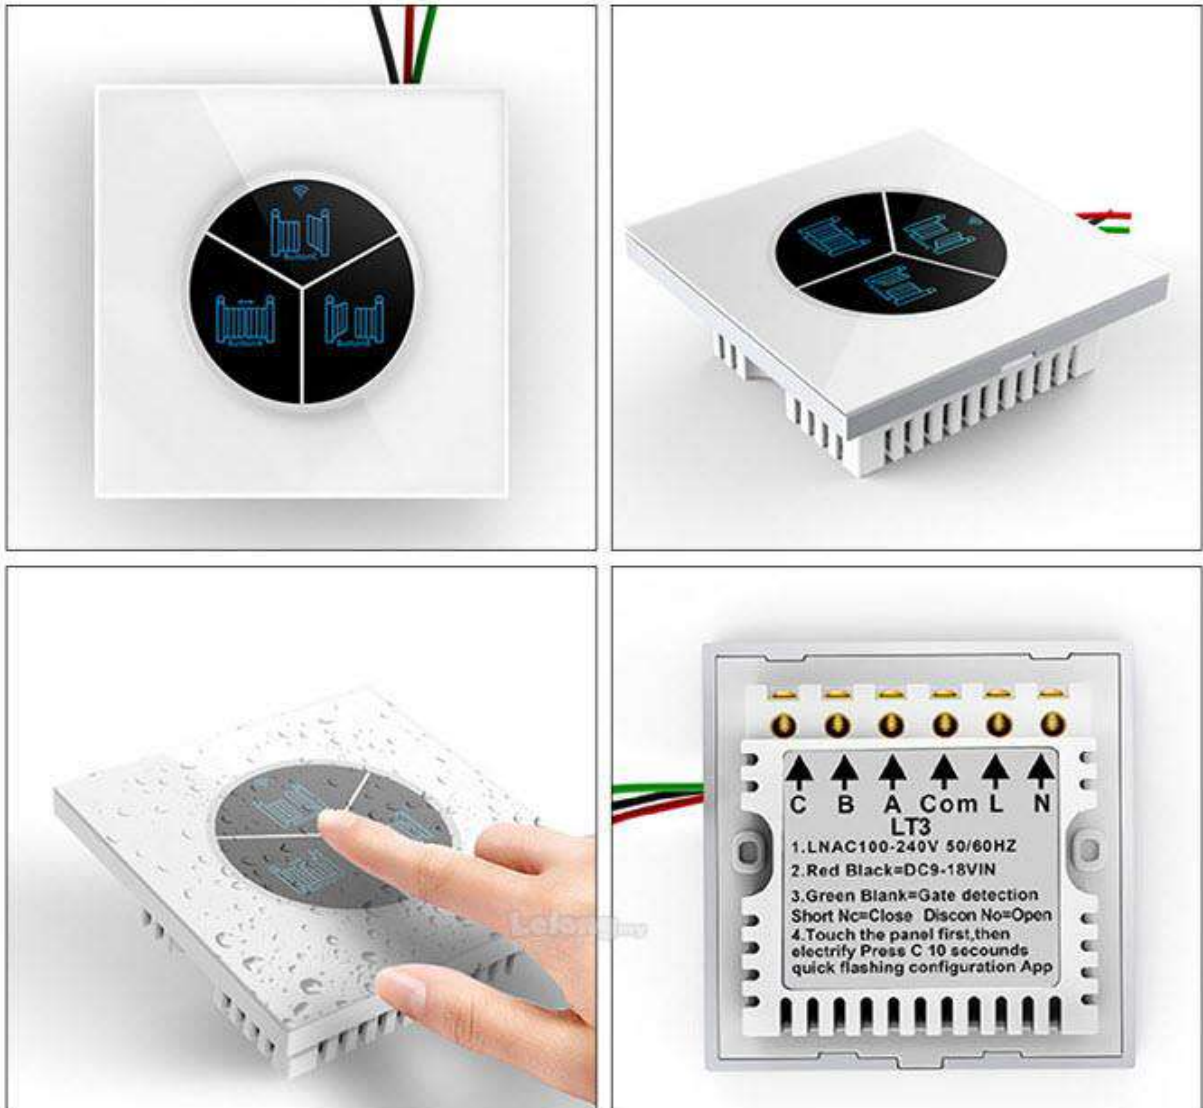

① Connect A and Com in parallel to opener wall button (A to positive, Com to negative)

Note: 9-30V DC power is also available, connect the red and black wires to DC power supply (red wire to positive, black wire to negative).

CELMER-AC-SLIDING-SET

SWING-ARM-3

Product Details

Letting
you

Replacement For

Don't need Remote Controller / Key Switch / Code Switch... any more

More Details

1. One Singal (A/B/C)
2. Two Signals (AB/AC/BC)
3. Three Signals(A B C