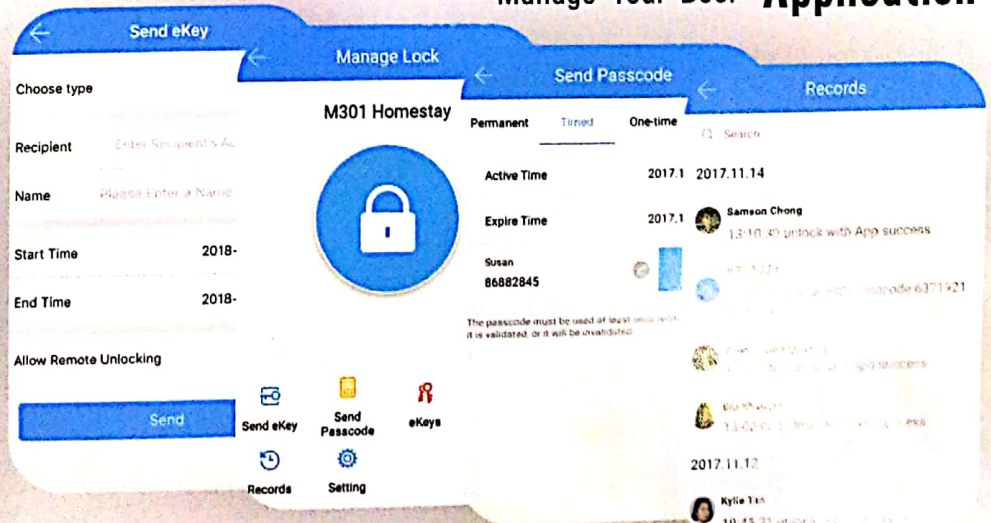

## APP INFORMATION PUSH

Detailed time records, allows you to know the door status anywhere anytime.

## USER MANAGEMENT

Grant & remove access anytime anywhere. Grant control of the door to a specific user.

Mobile APP Management

Time-limited Pin Transfer

Real-time Open Records

Auto Lock

Numpad Interface

Multi-user Management

User Record Management

Bluetooth 4.0

LED Backlight

Emergency Reserved Keys

Battery Indicators

## Manage Your Door Application

OFFICIAL DEALER

Supports  
watchOS  
Wear OS  
bong

Download smart apps

Available on the App Store

GET IT ON Google play