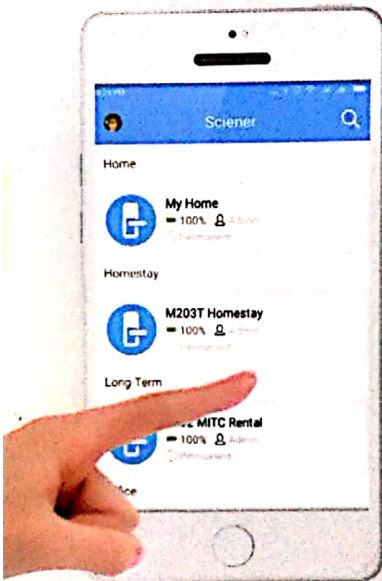

## APP INFORMATION PUSH

Detailed time records, allows you to know the door status anywhere anytime.

## USER MANAGEMENT

Grant & remove access anytime anywhere. Grant control of the door to a specific user.

Mobile APP Management

Time-limited Pin Transfer

Real-time Open Records

Auto Lock

Numpad Interface

Multi-user Management

User Record Management

Bluetooth 4.0

LED Backlight

Emergency Reserved Keys

Battery Indicators

## Manage Your Door Application

OFFICIAL DEALER

Supports  
watchOS  
Wear OS  
bong

Download smart apps

Available on the App Store

GET IT ON Google play